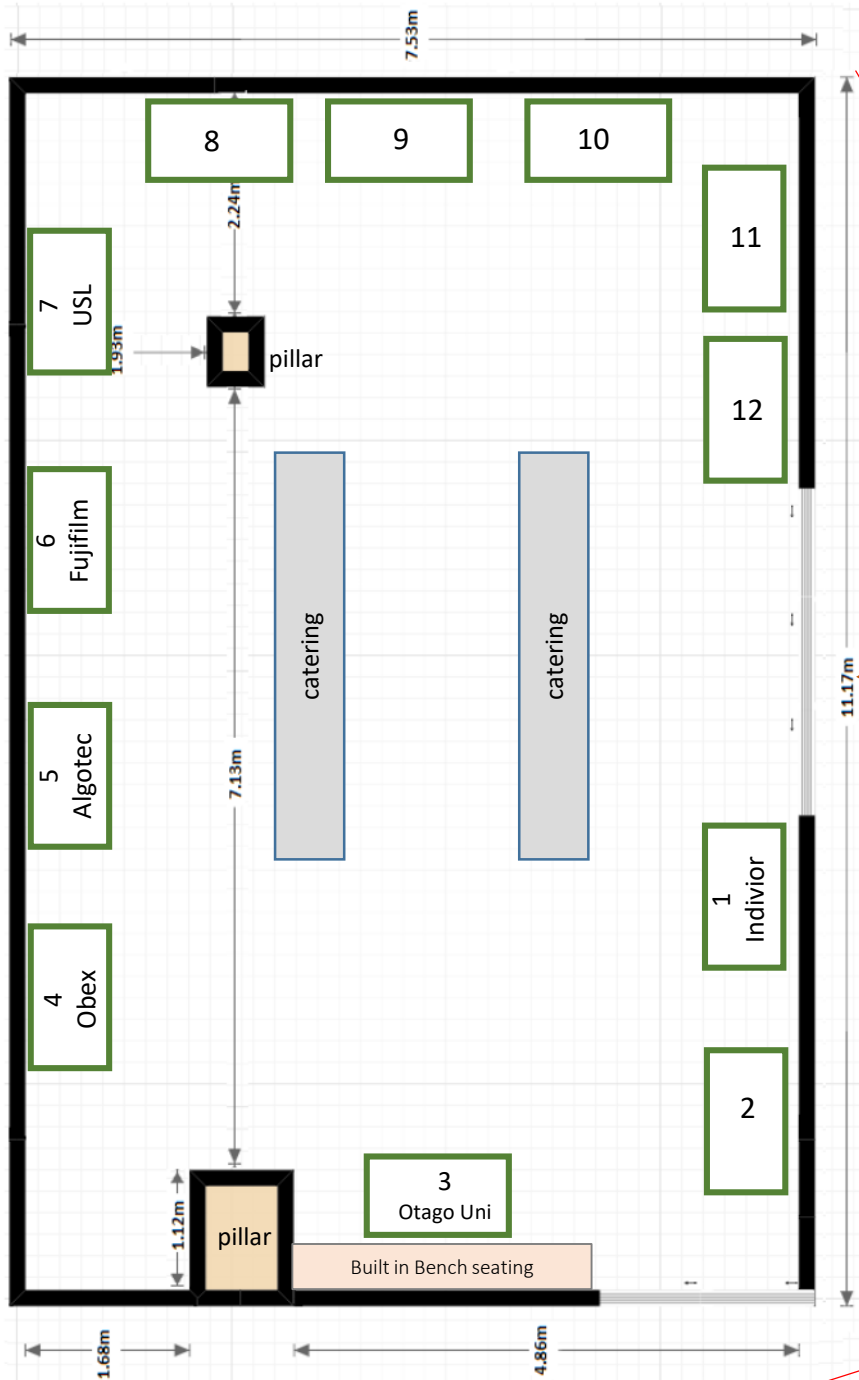

NZPS 2019 Exhibition Area

Bloody Mary's Restaurant Ryldges Latimer Hotel, Christchurch

Main entrance into exhibition area